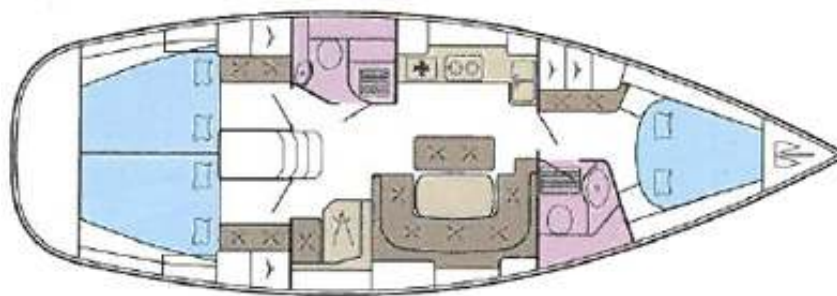

Bavaria 40 Cruiser

Length overall:	12,35 m
Beam:	3,99 m
Draft:	1,90 m
Engine:	Volvo 40 HP
Fuel capacity:	210 lt
Water capacity:	360 lt
Sail area:	84 m²
Accommodation:	7